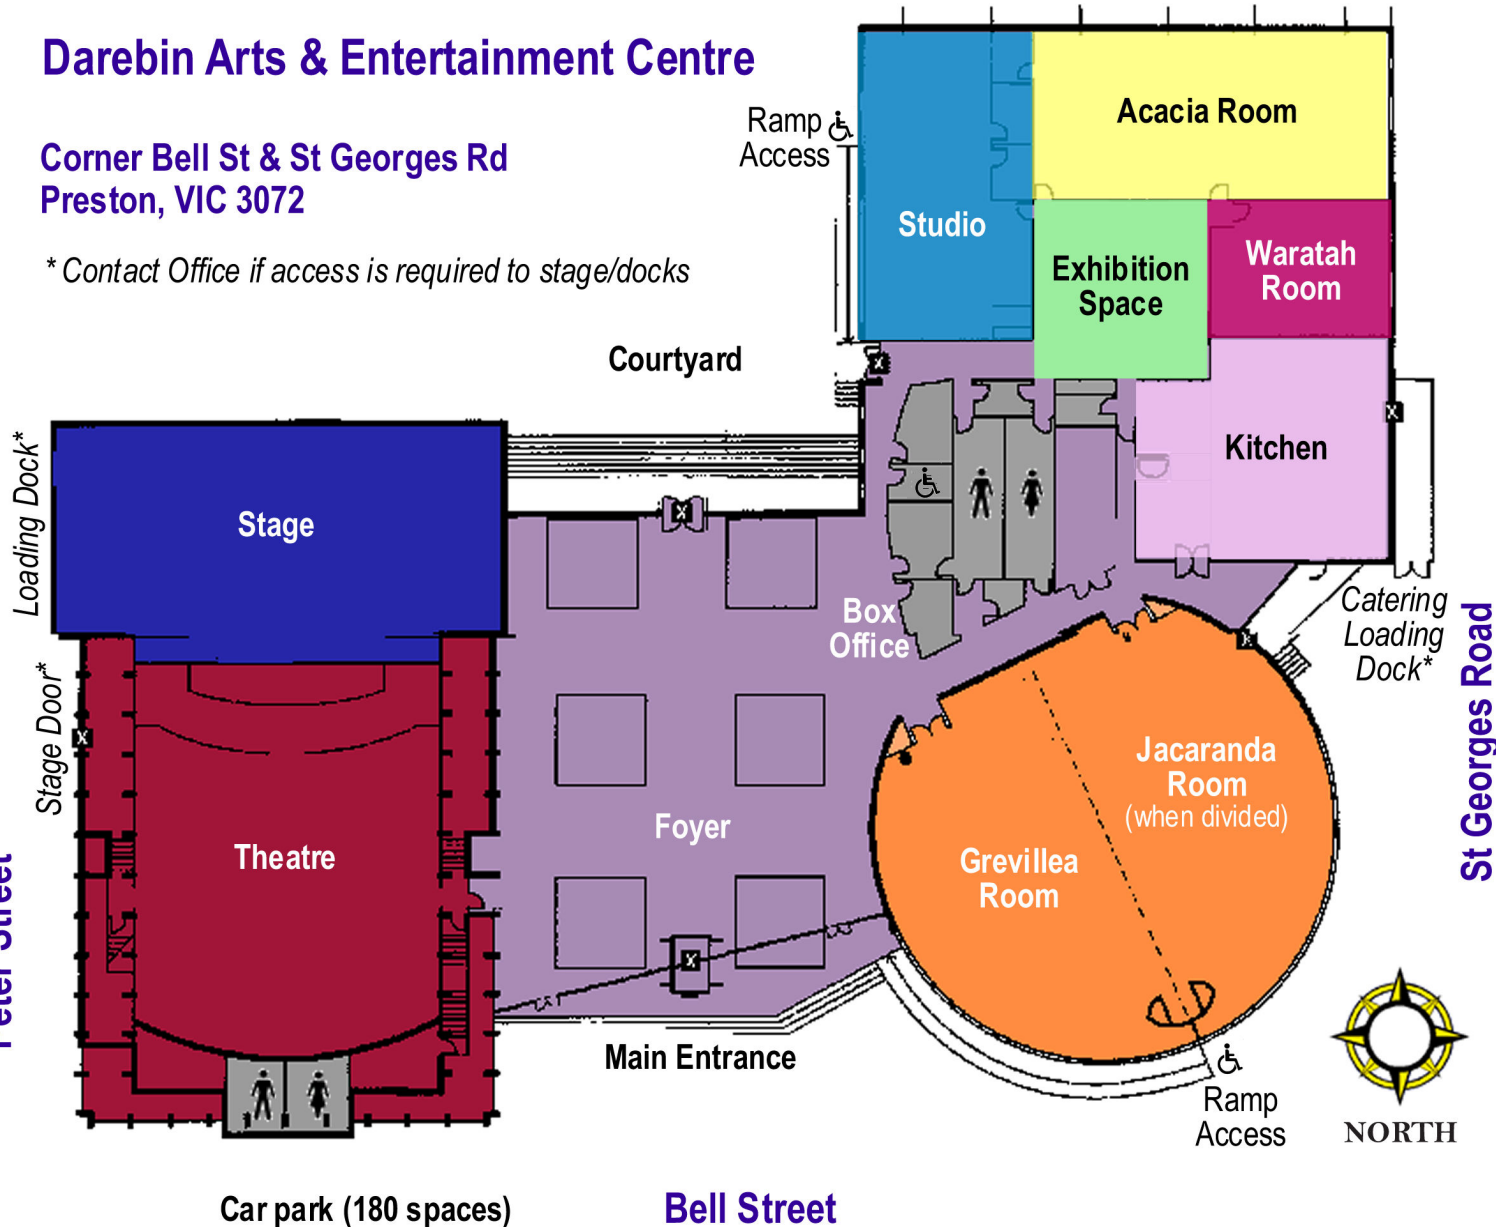

Darebin Arts & Entertainment Centre

Corner Bell St & St Georges Rd
Preston, VIC 3072

** Contact Office if access is required to stage/docks*

Car park (180 spaces)

Bell Street

NORTH